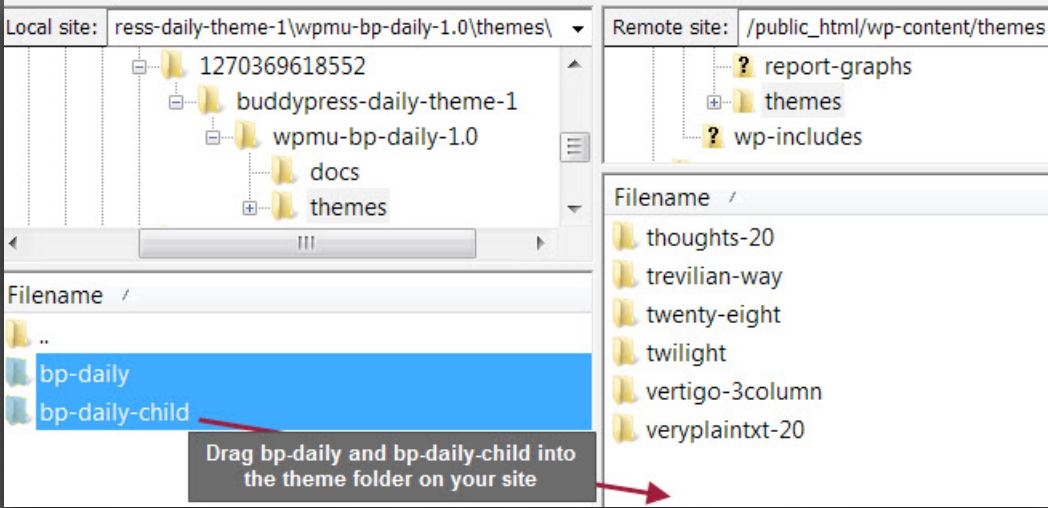

HELP: IT SAYS STYLESHEET NOT FOUND

HELP: I SEE A WHITE PAGE

HELP: I CAN'T CHANGE THEME OPTIONS

WHAT IS YOUR THEME INSTALL PATH? IS IT LIKE THIS?
IT WILL SAY THEMENAME AND THEMENAME-CHILD BP-DAILY USED AS EXAMPLE